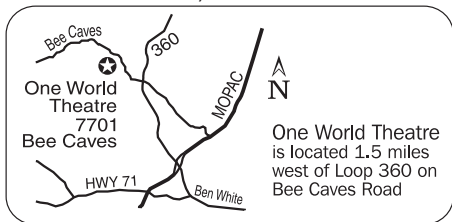

One World
Theatre

**7701 Bee Caves Road
Austin, TX 78746**

Directions:

Traveling from Capital of Texas Hwy (Loop 360):

Exit at Bee Caves Rd and proceed west
(away from town).

or

Traveling from Mopac (Loop 1):

Take the 2244 / Rollingwood exit, and turn
west onto 2244 (Bee Caves Road). Travel
for about 5-6 miles and proceed under the
Loop 360 overpass.

then

Pass through the intersection of Barton
Creek Blvd. Look for One World Theatre, a
Tuscan-style villa, on your left.